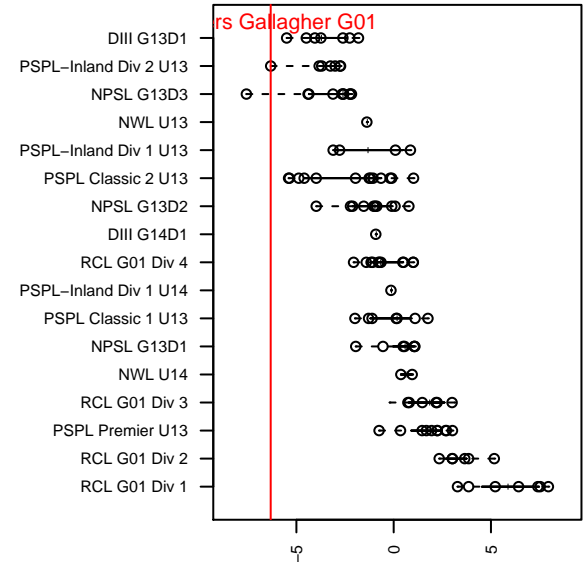

Sabers Gallagher G01

Sabers
 Spokane, WA
 G01 total strength=168
 attack=0.13 defense=0.1
 fall league = PSPL-Inland Div 2 U13

alt names used:

Venues played:
 2014 Olivia Chaffin GU13
 2014 PSPL-Inland Div 2 U13

**attack and defense variance (black dot)
relative to other teams
and top 10 in region**

**attack and defense rating
relative to others at age
and all opponents in last 13 months**

Performance relative to 13 month average