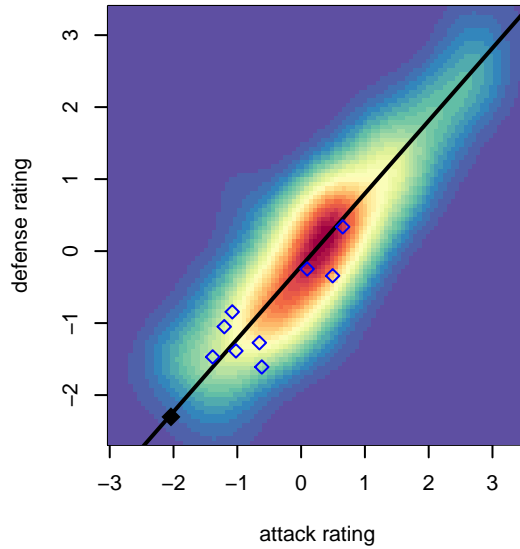

Sabers Gallagher G01

Sabers
 Spokane, WA
 G01 total strength=168
 attack=0.13 defense=0.1
 fall league = PSPL-Inland Div 2 U13

alt names used:

Venues played:
 2014 Olivia Chaffin GU13
 2014 PSPL-Inland Div 2 U13

**attack and defense variance (black dot)
relative to other teams
and top 10 in region**

**attack and defense rating
relative to others at age
and all opponents in last 13 months**

Performance relative to 13 month average