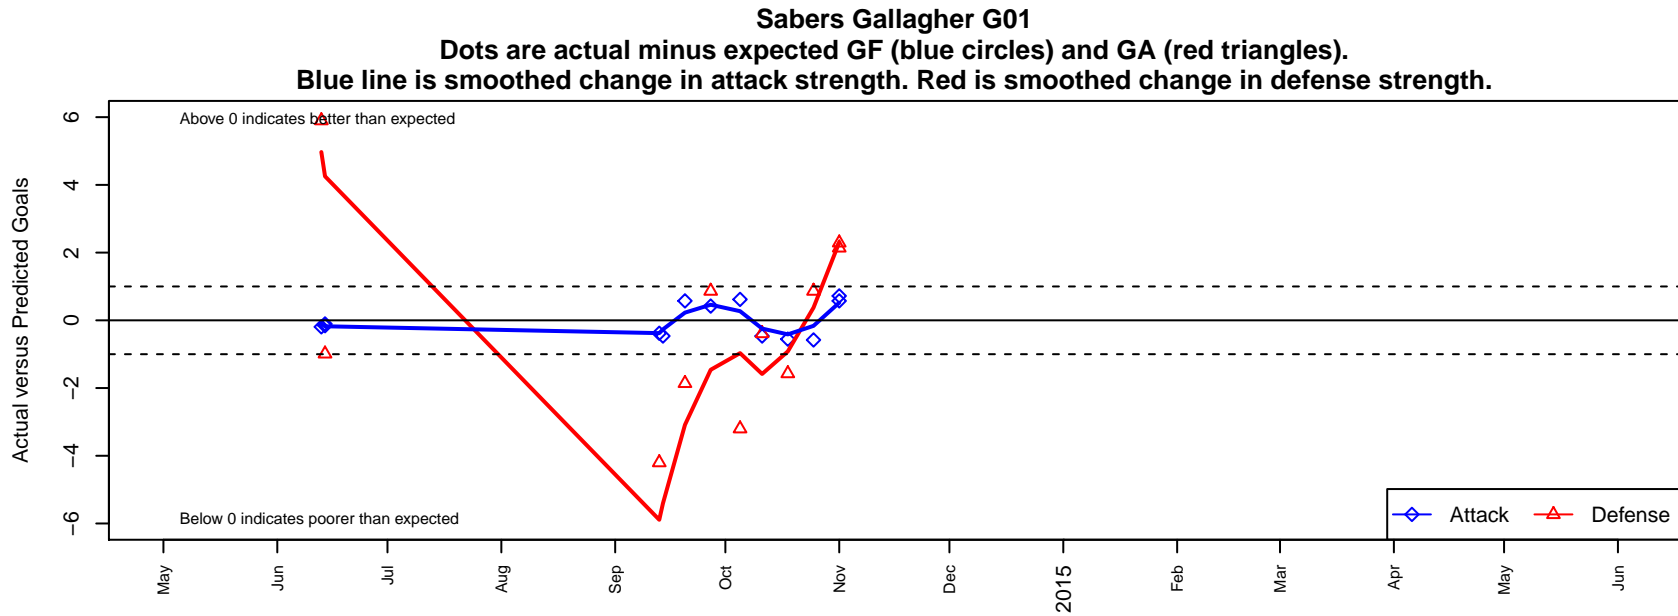

Sabers Gallagher G01

Sabers
 Spokane, WA
 G01 total strength=168
 attack=0.13 defense=0.1
 fall league = PSPL-Inland Div 2 U13

alt names used:

Venues played:
 2014 Olivia Chaffin GU13
 2014 PSPL-Inland Div 2 U13

**attack and defense variance (black dot)
relative to other teams
and top 10 in region**

**attack and defense rating
relative to others at age
and all opponents in last 13 months**

Performance relative to 13 month average